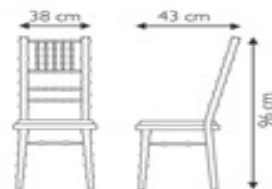

CHIAVARI CHAIRS WITH VELCRO CUSHION